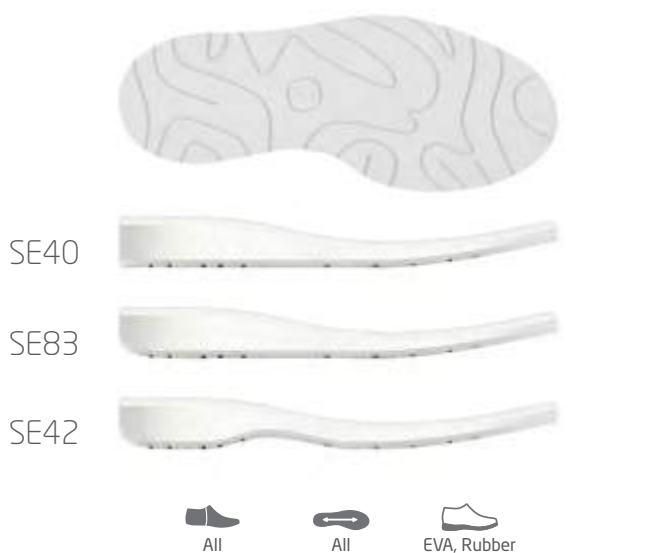

Konstruktionen av dessa sulor börjar med att en rand limmas på skon, sedan limmas en EVA platta på som slipas till önskad form. Efter detta så limmar man på slitsulan.

Näiden pohjien valmistus aloitetaan kiinnittämällä randi lestitettyyn kenkään. EVA kerrokset liimataan tiukasti toisiinsa ja niitä muotoillaan kunnes haluttu muoto ja profiili on saavutettu. Tämän jälkeen pohjaan liimataan kulutus pohja.

The displayed EVA soles have been built with 15mm heel height. Nevertheless, we produce them to the individual heel height ordered, and they fit on all lasts, sizes and widths. All soles can be built up and built out to the measures you require.

Alle EVA såler vises med 15mm hæl høyde. Vi produserer allikevel hæl høyde etter individuelle ønsker slik de blir bestilt, og tilpasser dem til alle lester, størrelser og bredder. Alle EVA såler kan bygges opp eller ut slik at de tilpasses dine ønsker og mål.

Alla EVA-sulor har en hälhöjd på 15mm som standard men kan efter önskemål tillverkas med den höjd som önskas. Sulorna passar på alla läster, vidder och storlekar och kan förhöjas och byggas ut efter kundens önskemål.

Kaikki kuvaston EVA - pohjat ovat 15mm kannan korkeudella, mutta valmistamme ne myös yksilöllisesti mittojen mukaan. EVA - pohjat käyvät jokaiseen lestiin, lestin leveyteen, kokoon ja niihin voidaan tehdä korotus sekä siipirakenne.